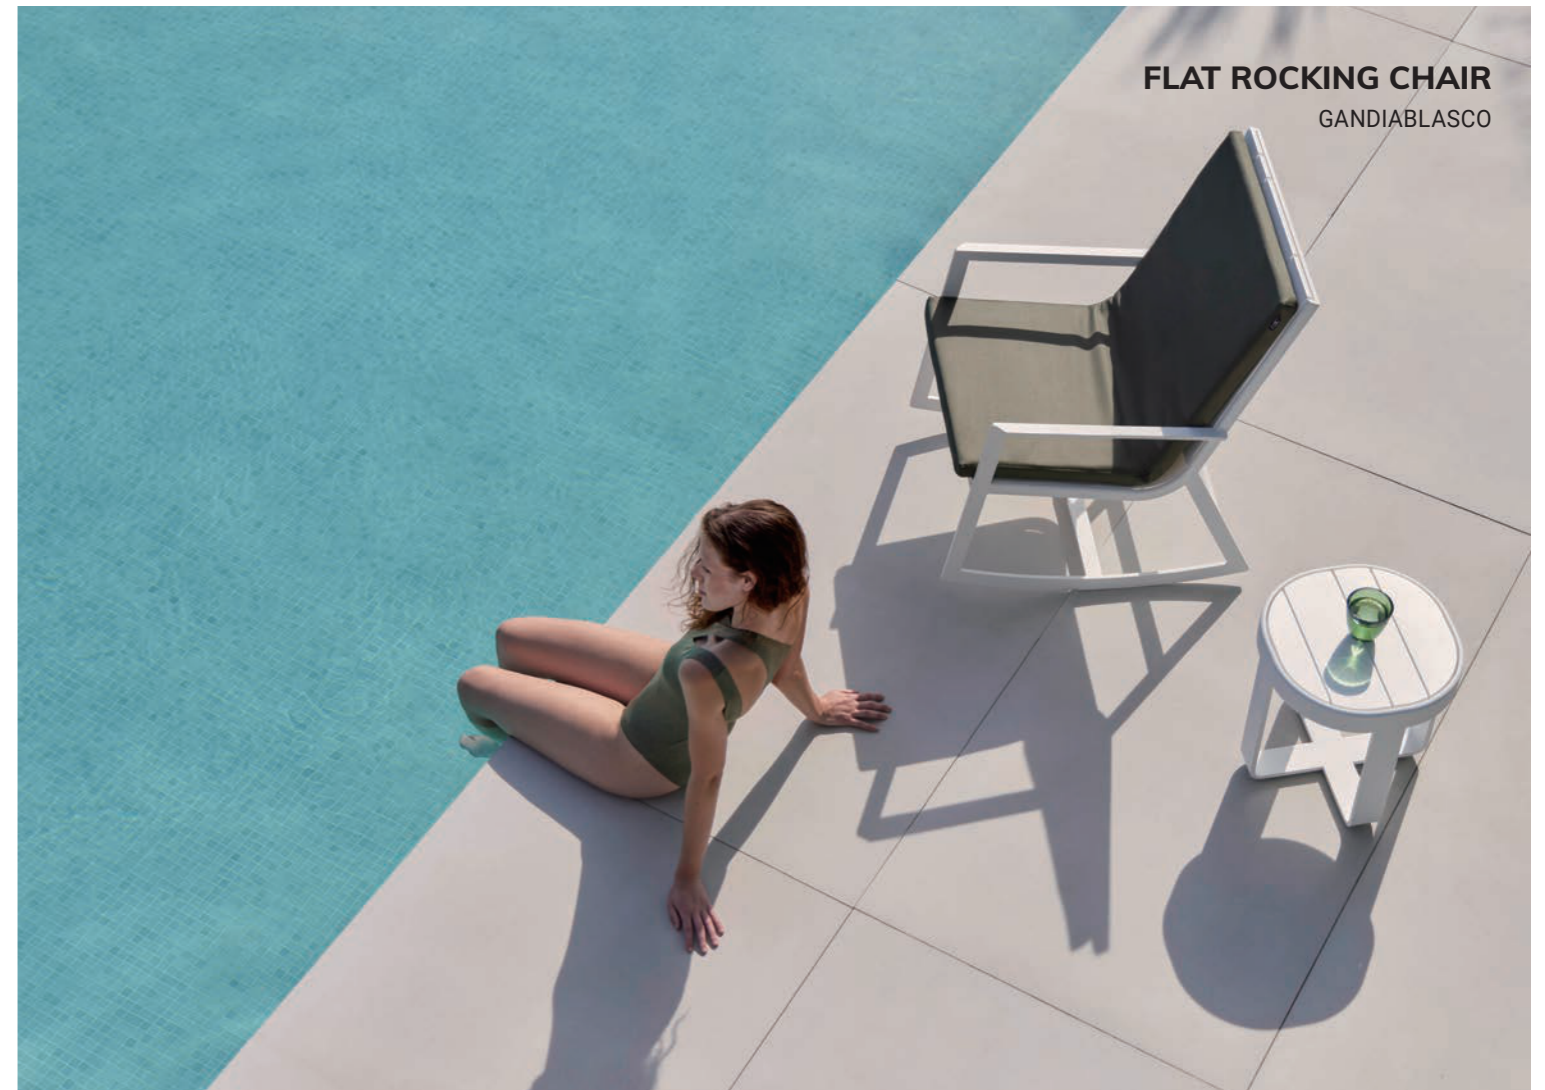

FLAT SECTIONAL 2

Wallpaper* Design Awards, 2008

FLAT ROCKING CHAIR

GANDIABLASCO