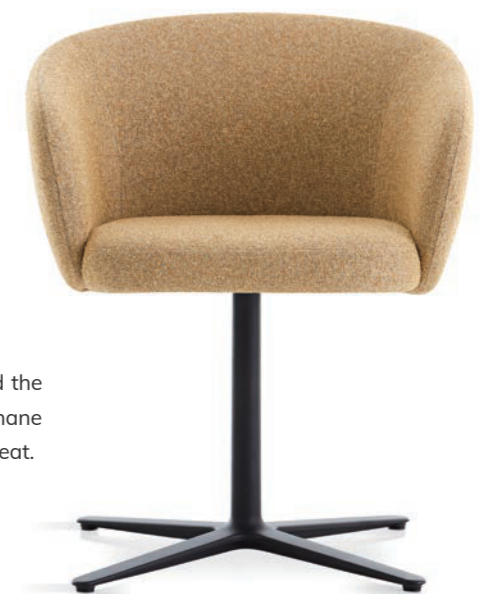

마리오 루이즈가 GAN을 위한 제작한 롬 러그는 그레이&옐로우 조합의 단순하고 기하학적인 패턴이 특징이다. 클래식하면서도 은은한 디자인으로 가정은 물론 사무공간과 상업시설에도 잘 어울리는 인테리어 아이템이다.

Dining armchair providing different Mario Ruiz, 2015/2021 solutions for both the backrest and the legs. Backrest comes in natural rattan or steel tube covered with cold-cured moulded polyurethane foam and upholstery. Legs are made of rattan, wood or metal. All versions include upholstered seat.

FLAT ROUND CHILL BED

The FLAT round chill bed is an outdoor bed consisting of a structure manufactured with powder-coated aluminium profiles in sand, anthracite, blue grey, cement grey or agate grey, with polyurethane foam rubber and memory foam cushions upholstered in Sunbrella and Batyline® quality cushions that you can personalise with different textures and colours.