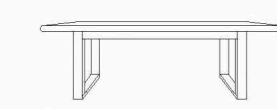

The RH Members Program. Save 25% on Everything, Every Day.

Lounge Chair / 2 Styles

Sofa / 3 Lengths

Chaise

Armchair

Shelter Armchair

Dining Table / 3 Sizes

Dining Table / 2 Sizes