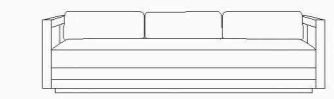

PALOMA COLLECTION

FURNITURE WITH STOCKED CUSHIONS
READY FOR DELIVERY IN 1-2 WEEKS

MATERIAL

Aluminum Handcrafted, rustproof aluminum with precision welding and reinforced stress points.

Teak Sustainably harvested, plantation-grown premium grade-A teak.

STOCKED CUSHIONS

Furniture with stocked cushions ready for delivery in 1-2 weeks. Stocked in White and Nickel Perennials® Performance Textured Linen Weave.

SPECIAL ORDER CUSHIONS

Furniture with special order cushions ready for delivery in 3-4 weeks. Choose from 150 Perennials® Performance & Sunbrella® fabrics.

FURNITURE COVERS

Ready for delivery in 2-3 weeks. See page 370 for details.

SHIPPING

Furniture delivery $199 per order. Visit RH.com.

PALOMA CHAISE Slate Aluminum with White Perennials® Performance Textured Linen Weave shown. Frame $2095 Regular / $1571 Member Cushions starting at $880 Regular / $660 Member
TUUCI® OCEAN MASTER HEXAGONAL UMBRELLA WITH COLORBLOCK TWO-TONE CANOPY 6 fabrics; Natural and Black Sunbrella® Marine-Grade Canvas with Polished Aluminum shown. Starting at $2725 Regular / $2043 Member

NORMANDY LANTERN 4 sizes and 3 finishes; Bronze shown. Starting at $375 Regular / $281 Member
DAYO OUTDOOR PILLOW COVER BY KERRY JOYCE Starting at $99 Regular / $74 Member

CUSHIONS (sold separately) available in 150 fabrics; stocked in 2 fabrics. See page 19 or RH.com.

Furniture with stocked cushions ready for delivery in 1-2 weeks. Furniture with special order cushions ready for delivery in 3-4 weeks. Furniture delivery $199 per order. Free shipping on all Outdoor Pillows & Towels. See RH.com for details.

The RH Members Program. Save 25% on Everything, Every Day.