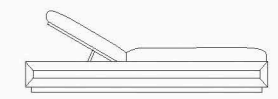

PALOMA COLLECTION

FURNITURE WITH STOCKED CUSHIONS
READY FOR DELIVERY IN 1-2 WEEKS

MATERIAL

Aluminum Handcrafted, rustproof aluminum with precision welding and reinforced stress points.

Teak Sustainably harvested, plantation-grown premium grade-A teak.

STOCKED CUSHIONS

Furniture with stocked cushions ready for delivery in 1-2 weeks. Stocked in White and Nickel Perennials® Performance Textured Linen Weave.

SPECIAL ORDER CUSHIONS

Furniture with special order cushions ready for delivery in 3-4 weeks. Choose from 150 Perennials® Performance & Sunbrella® fabrics.

FURNITURE COVERS

Ready for delivery in 2-3 weeks. See page 370 for details.

SHIPPING

Furniture delivery $199 per order. Visit RH.com.

PALOMA CHAISE Slate Aluminum with White Perennials® Performance Textured Linen Weave shown. Frame $2095 Regular / $1571 Member Cushions starting at $880 Regular / $660 Member
TUUCI® OCEAN MASTER HEXAGONAL UMBRELLA WITH COLORBLOCK TWO-TONE CANOPY 6 fabrics; Natural and Black Sunbrella® Marine-Grade Canvas with Polished Aluminum shown. Starting at $2725 Regular / $2043 Member

NORMANDY LANTERN 4 sizes and 3 finishes; Bronze shown. Starting at $375 Regular / $281 Member
DAYO OUTDOOR PILLOW COVER BY KERRY JOYCE Starting at $99 Regular / $74 Member

CUSHIONS (sold separately) available in 150 fabrics; stocked in 2 fabrics. See page 19 or RH.com.

Furniture with stocked cushions ready for delivery in 1-2 weeks. Furniture with special order cushions ready for delivery in 3-4 weeks. Furniture delivery $199 per order. Free shipping on all Outdoor Pillows & Towels. See RH.com for details.

The RH Members Program. Save 25% on Everything, Every Day.